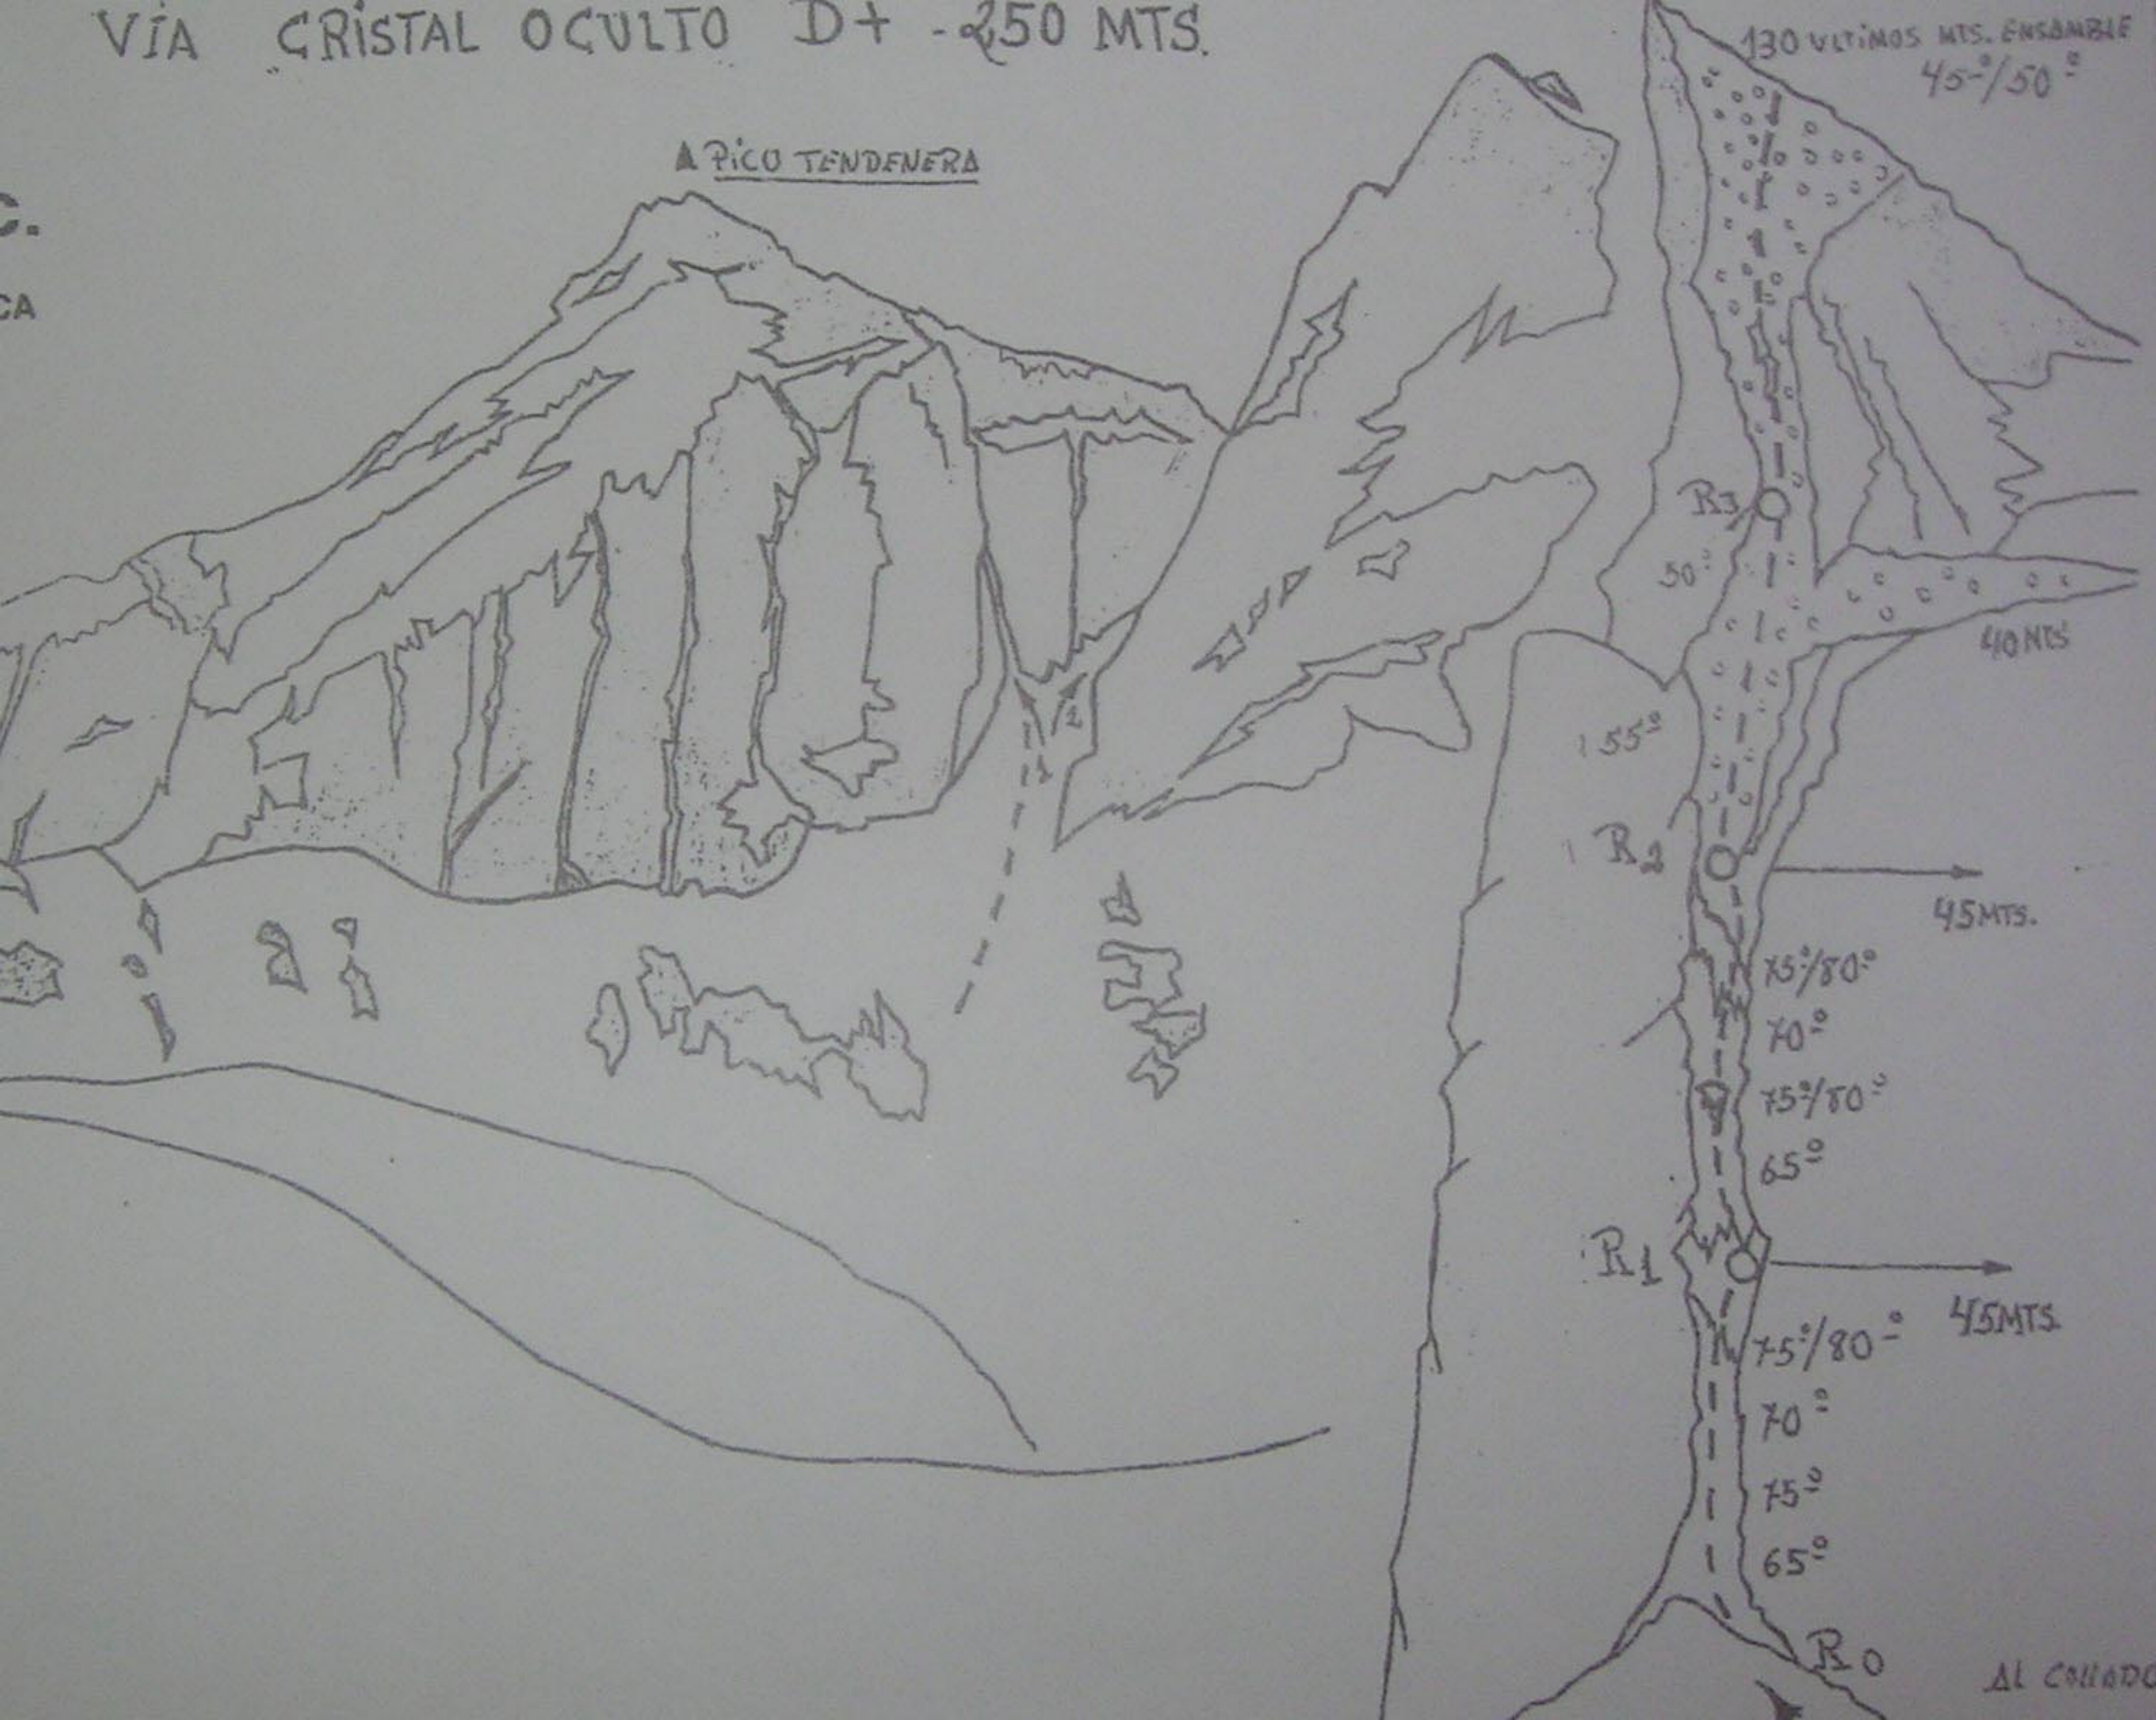

VIA CRISTAL OCULTO D+ - 250 MTS.

▲ PICO TENDENERA

130 ULTIMOS MTS. ENSAMBLE
45°/50°

R3

50°

40 MTS

155°

R2

45 MTS.

75°/80°

70°

75°/80°

65°

R1

45 MTS.

75°/80°

70°

75°

65°

R0

AL CALLADO