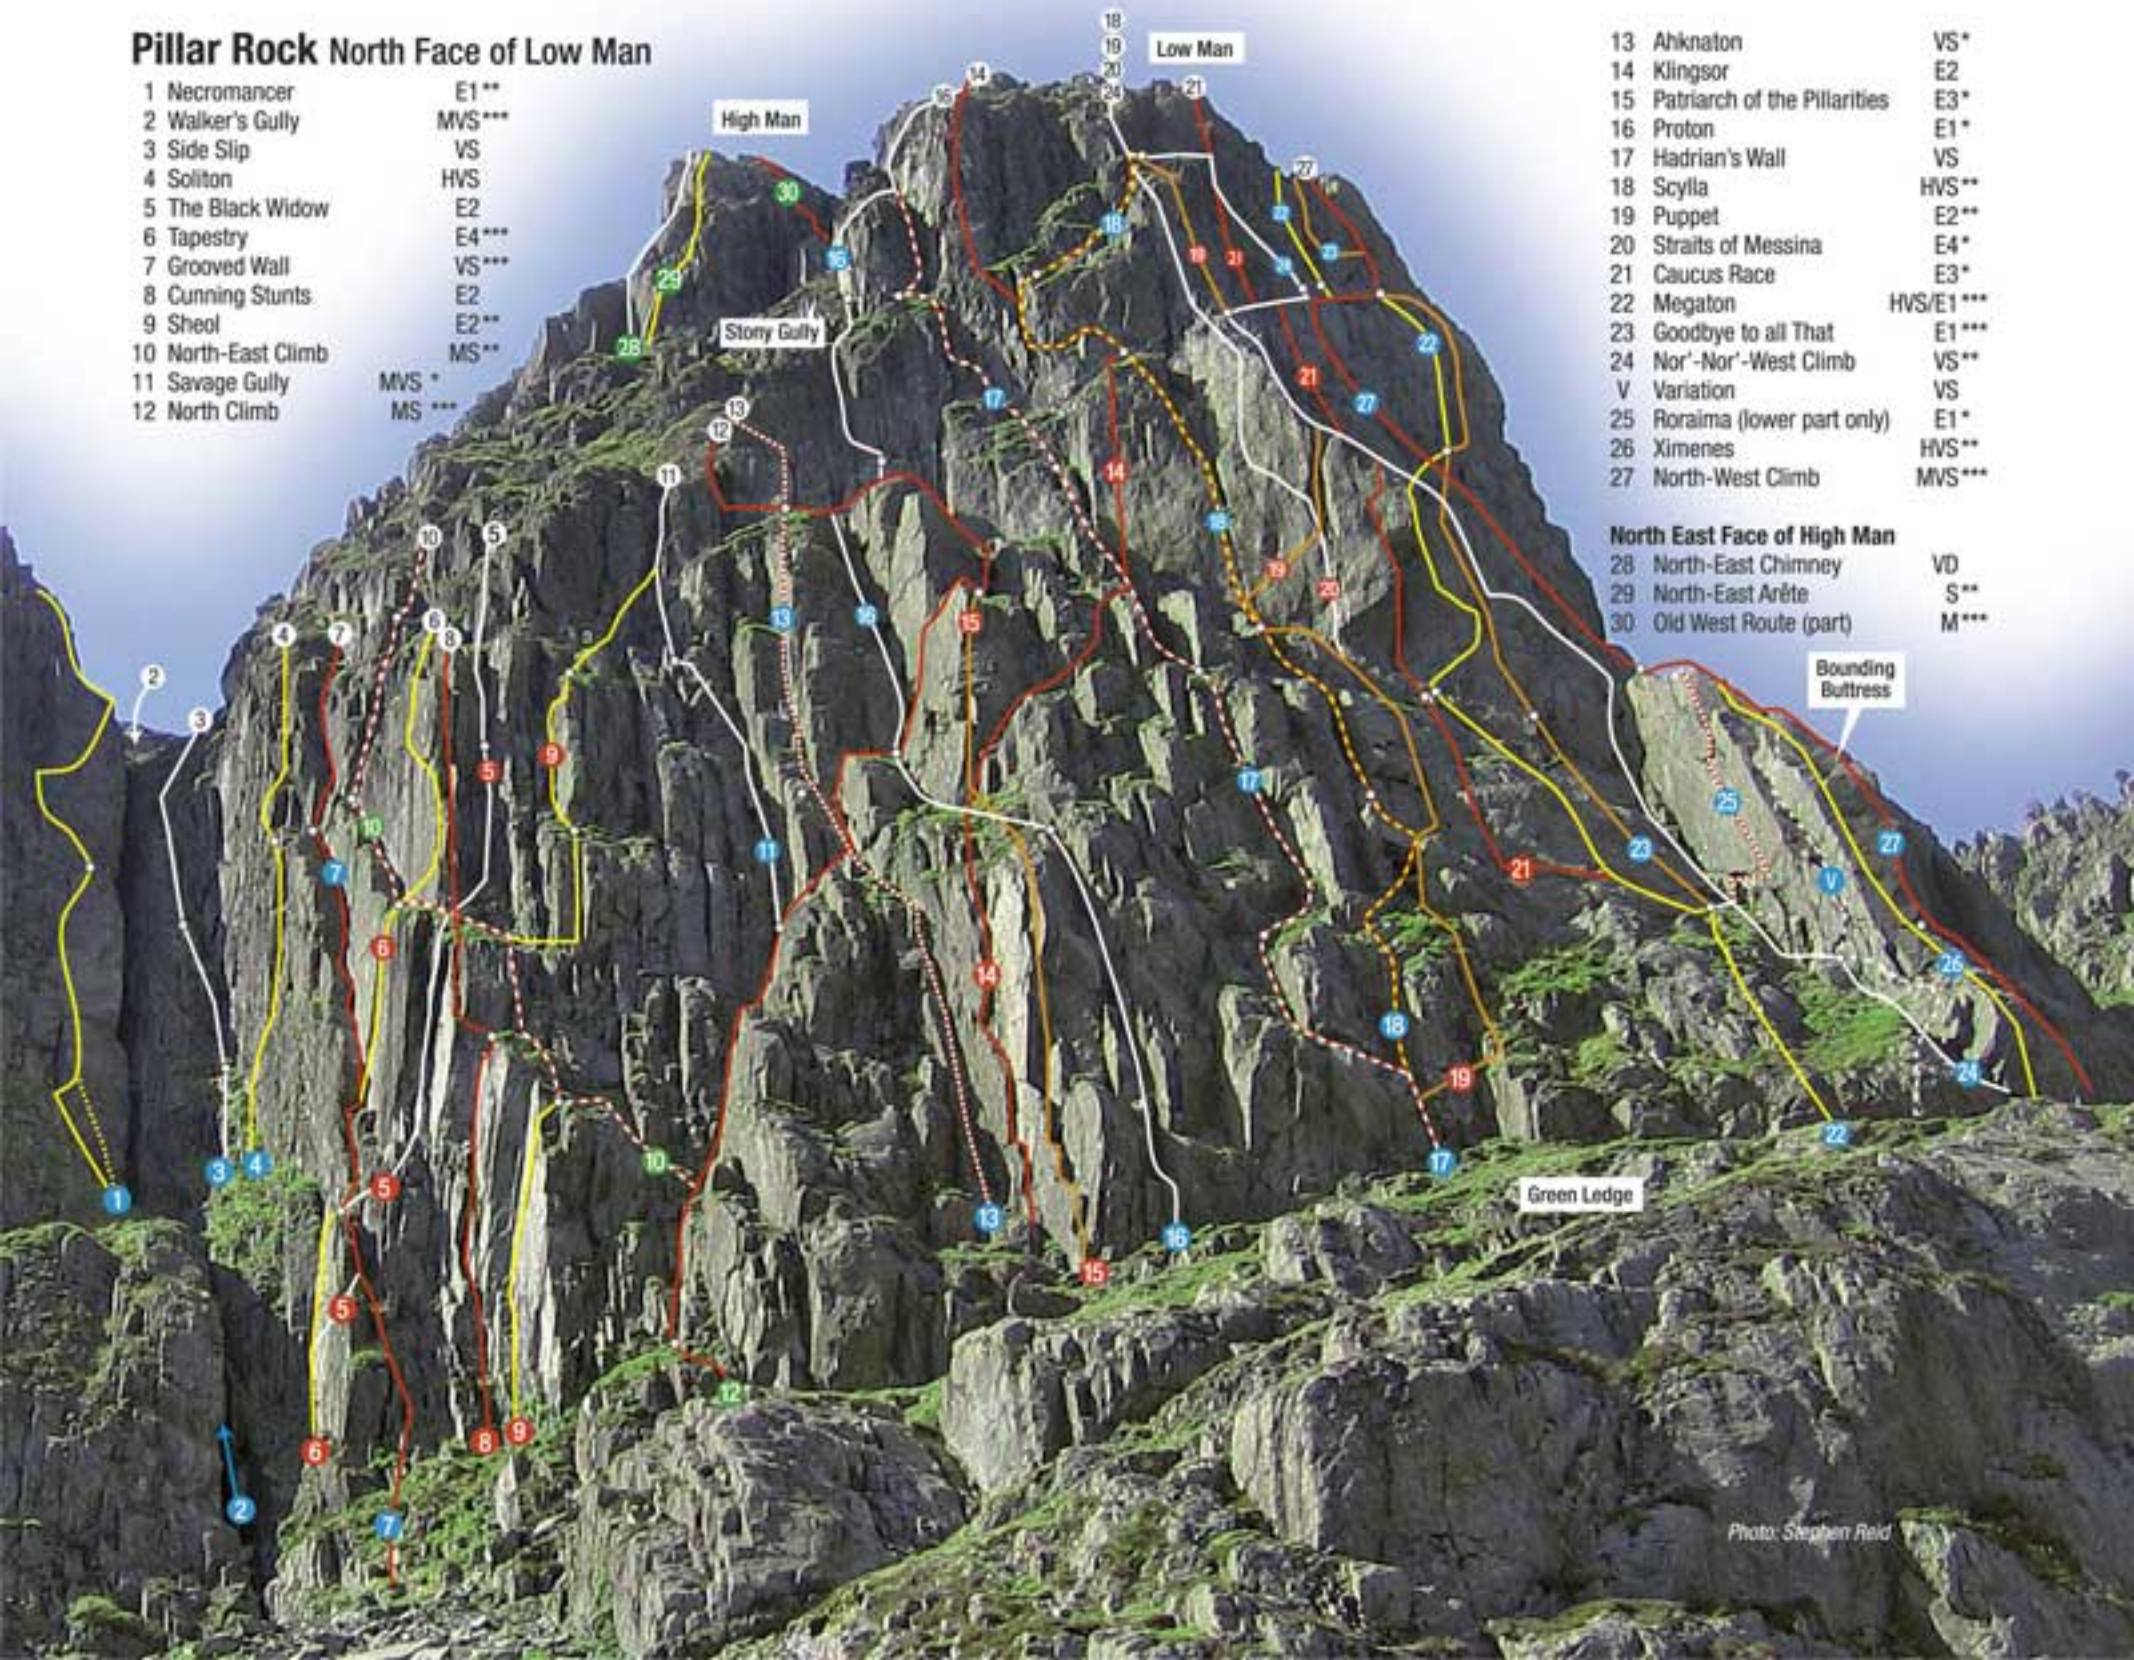

Pillar Rock North Face of Low Man

- | | |
|---------------------|--------|
| 1 Necromancer | E1** |
| 2 Walker's Gully | MVS*** |
| 3 Side Slip | VS |
| 4 Soliton | HVS |
| 5 The Black Widow | E2 |
| 6 Tapestry | E4*** |
| 7 Grooved Wall | VS*** |
| 8 Cunning Stunts | E2 |
| 9 Sheol | E2** |
| 10 North-East Climb | MS** |
| 11 Savage Gully | MVS* |
| 12 North Climb | MS*** |

- | | |
|---------------------------------|-----------|
| 13 Ahknaton | VS* |
| 14 Klingsor | E2 |
| 15 Patriarch of the Pillarities | E3* |
| 16 Proton | E1* |
| 17 Hadrian's Wall | VS |
| 18 Scylla | HVS** |
| 19 Puppet | E2** |
| 20 Straits of Messina | E4* |
| 21 Caucus Race | E3* |
| 22 Megaton | HVS/E1*** |
| 23 Goodbye to all That | E1*** |
| 24 Nor'-Nor'-West Climb | VS** |
| V Variation | VS |
| 25 Roraima (lower part only) | E1* |
| 26 Ximenes | HVS** |
| 27 North-West Climb | MVS*** |

- ### North East Face of High Man
- | | |
|--------------------------|------|
| 28 North-East Chimney | VD |
| 29 North-East Arête | S** |
| 30 Old West Route (part) | M*** |

Photo: Stephen Reid