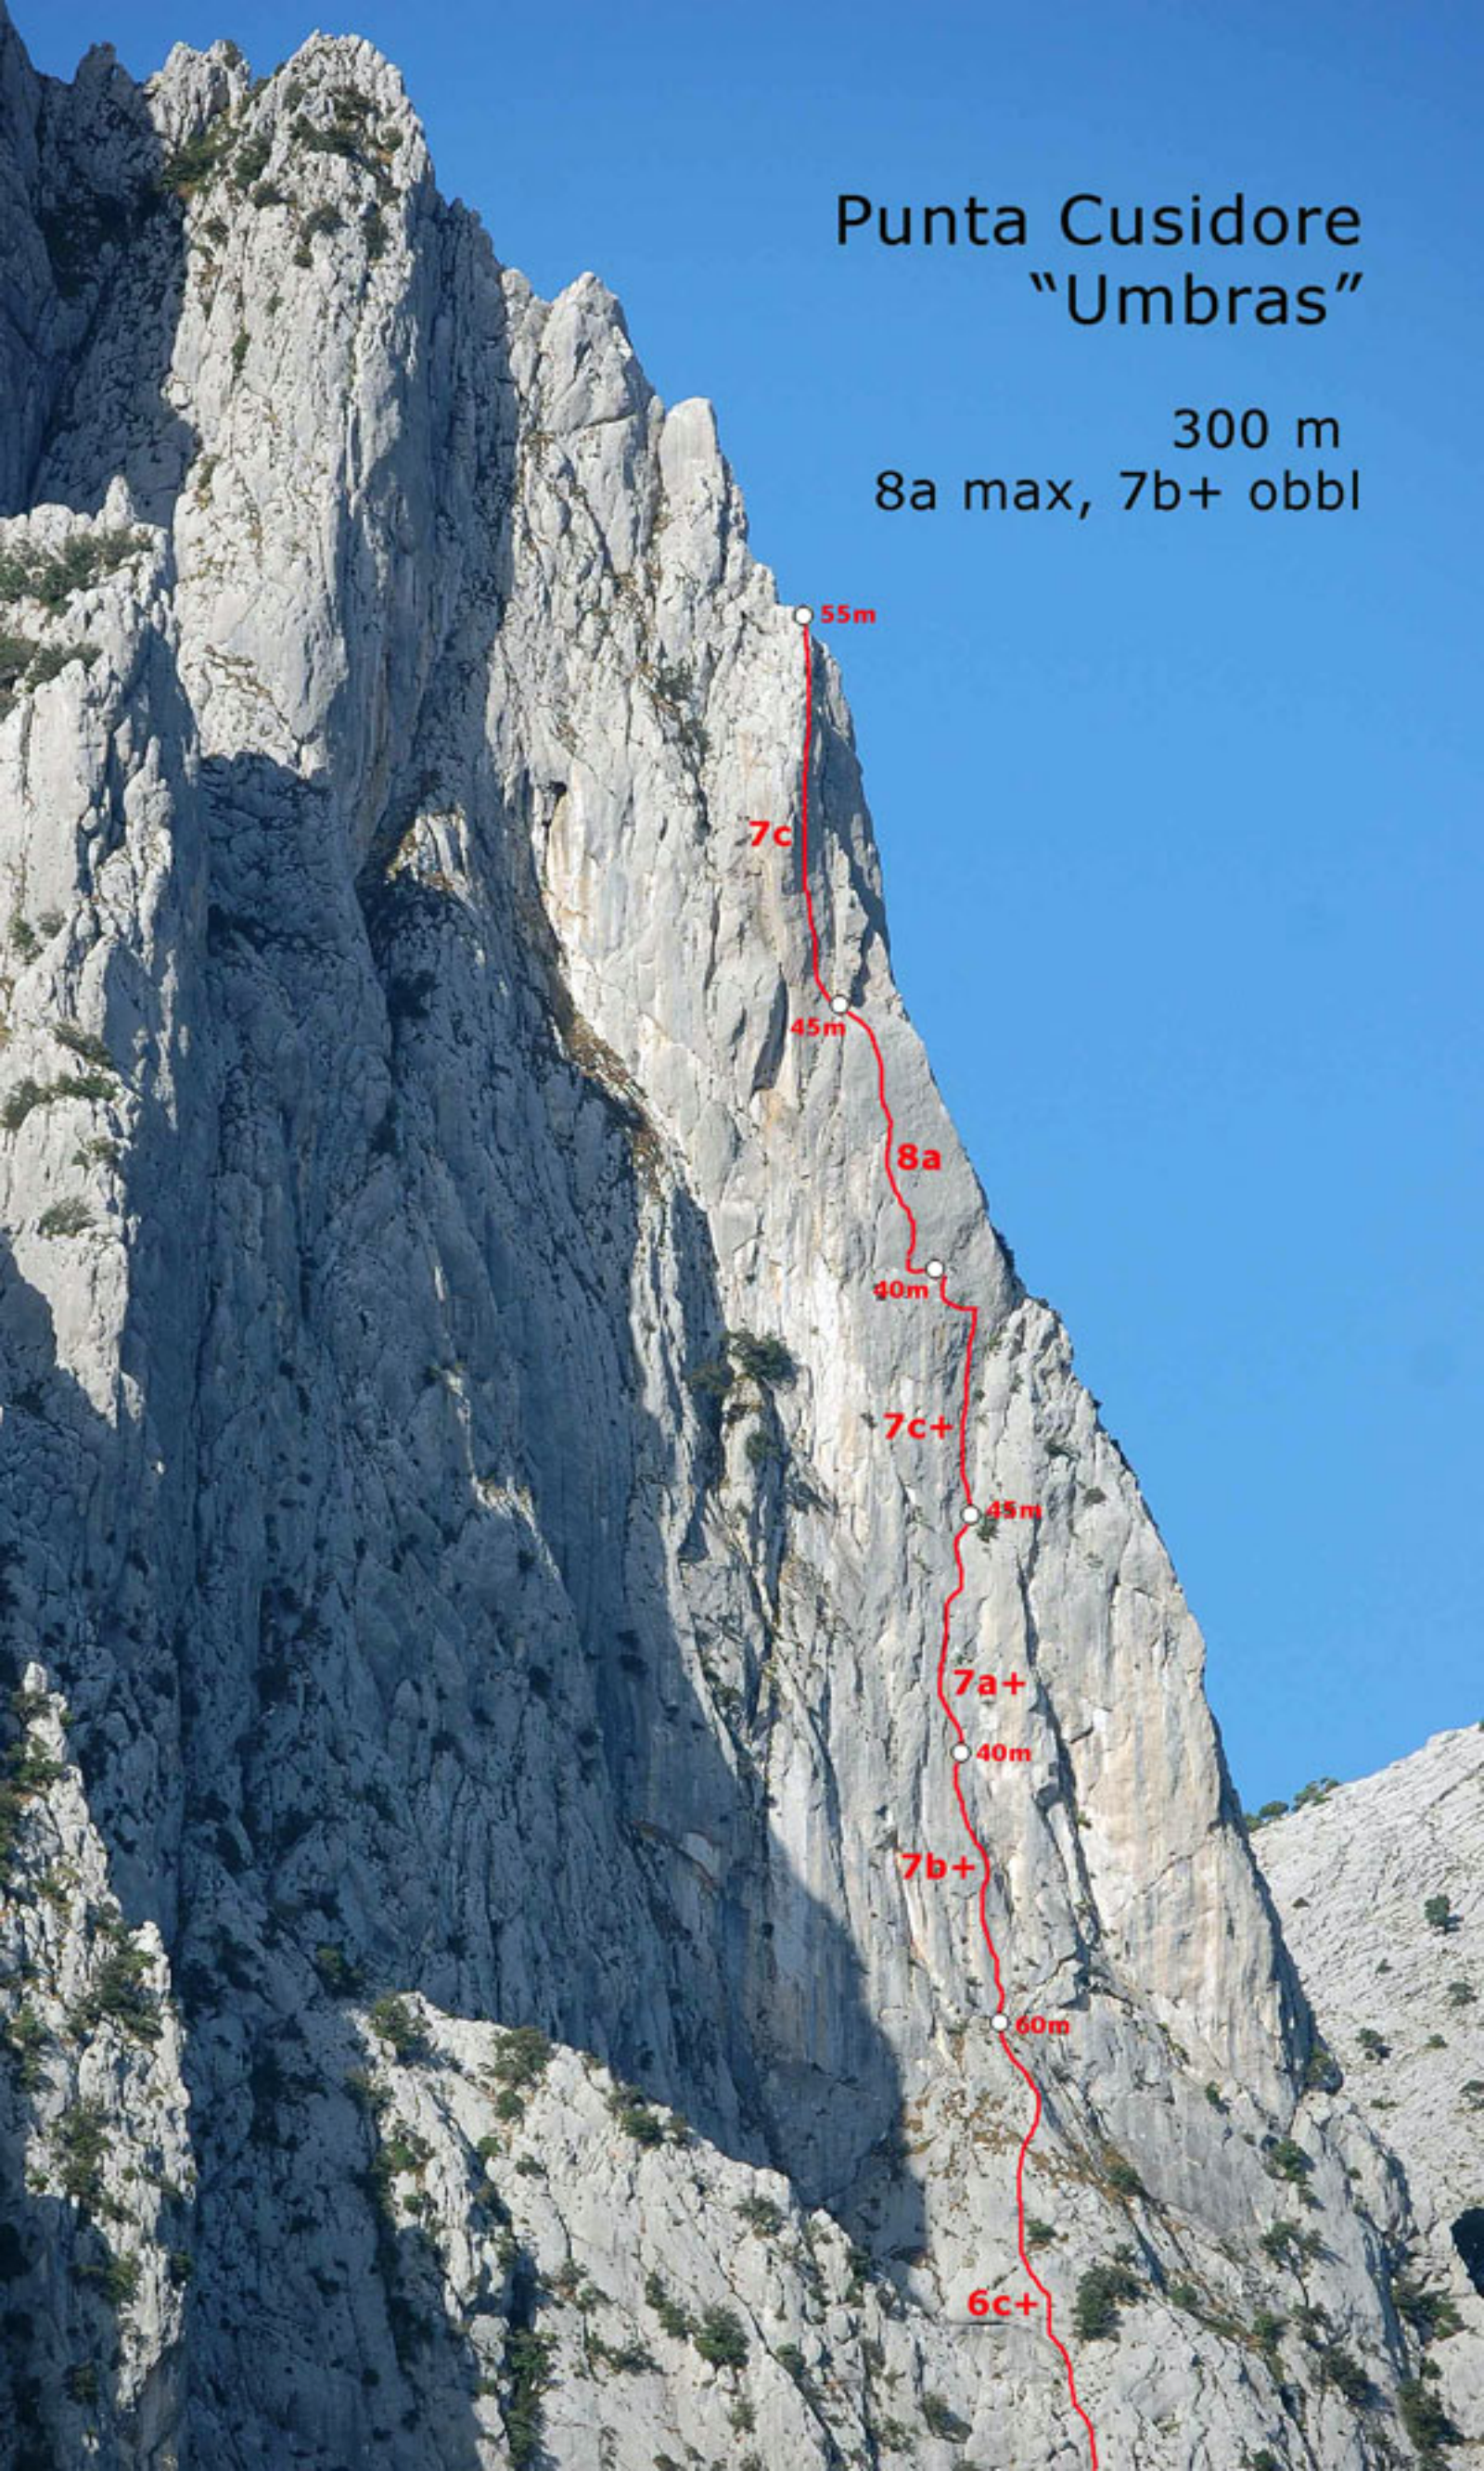

# Punta Cusidore "Umbras"

300 m  
8a max, 7b+ obbl

55m

7c

45m

8a

40m

7c+

45m

7a+

40m

7b+

60m

6c+